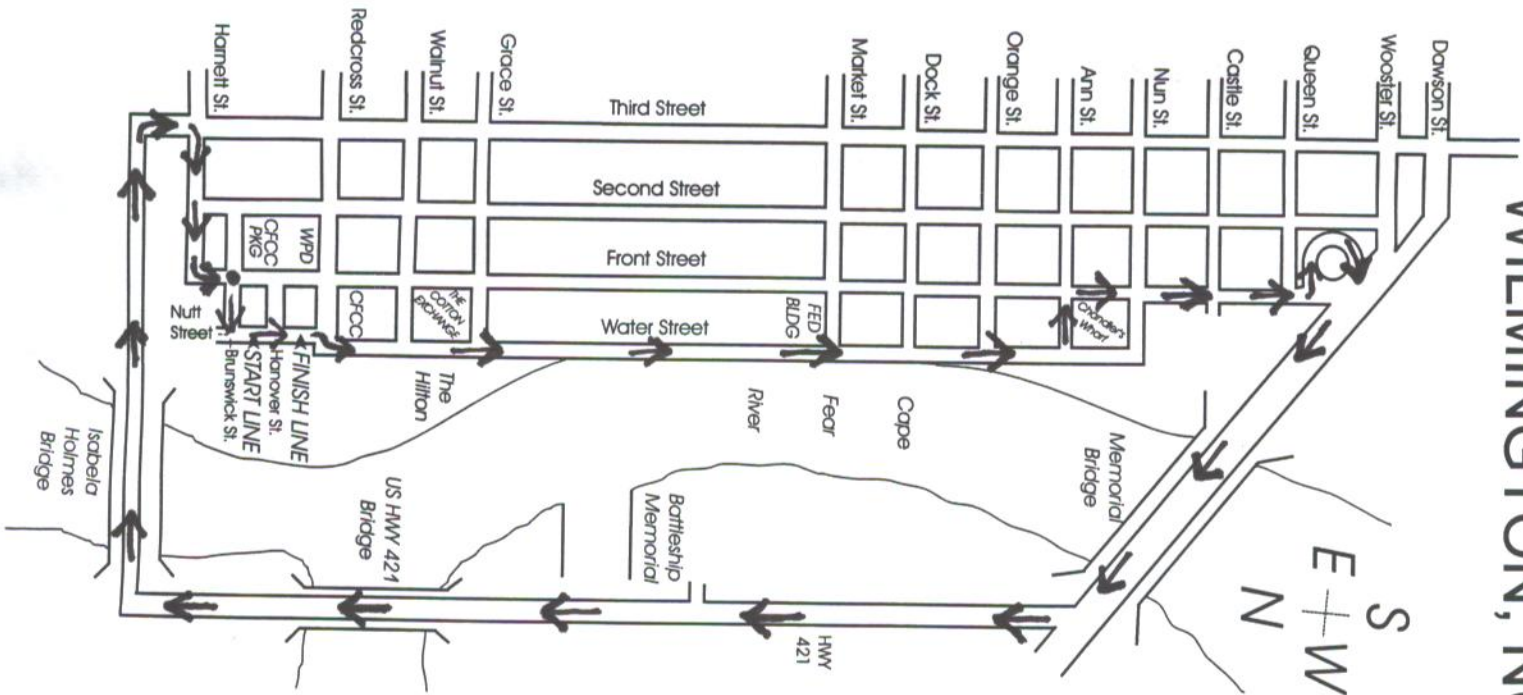

WILMINGTON, NC

1. Start on Brunswick and Front Streets.
2. Left on Nutt Street.
3. Right on Water Street.
4. Proceed west on Water Street to Ann Street.
5. Left on Ann Street to Front Street.
6. Right on Front Street.
7. Turn left off Front Street onto the Bridge ramp.
8. Cross Memorial Bridge, Bearing right to HWY 421.
9. Pass Battleship entrance and cross 421 Bridge.
10. Exit right off Highway 421 Bridge onto Isabels Holmes Bridge.
11. Turn right onto Front Street.
12. Proceed past storage buildings.
13. Turn right on Brunswick Street to Nutt Street.
14. Left on Nutt Street to Finish Line.